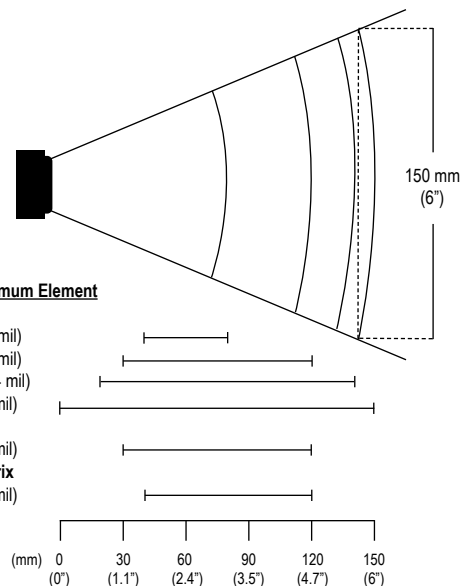

OPERATIONAL

Light Source	LED 645 nm + 7.5 nm
Decode Capability	Autodiscriminates all standard 1-D, GS1, PDF417, microPDF, MaxiCode, Data Matrix, QR Code, UCC, EAN Composites, Postals, Aztec
System Interfaces	PC Keyboard Wedge, RS232, 46xx RS485, USB
Beeper Operation	7 tones or no beep
Indicators (LED)	Blue unit powered, ready to scan; White = good read

MECHANICAL

Height	150 mm (5.9")
Depth	80 mm (3.2")
Width	83 mm (3.3")
Weight	340 g (12 oz)
Termination	10 pin modular RJ45
Cable	Standard 2.9 m (9.5') straight

ELECTRICAL

Input Voltage	12 V
Power	Operating: 2.3 W Standby: 1.7 W
Current	Operating: 192 mA Standby: 142 mA
DC Transformers	12 V @ 1.25A
EMC	FCC Class B
LED Class	Class 1; IEC 60825-1:1993+A1:1997+A2:2001 Class 1; EN60825-1:1994+A1:2002+A2:2001

ENVIRONMENTAL

Operating Temperature	0°C to 40°C (32°F to 104°F)
Storage Temperature	-40°C to 60°C (-40°F to 140°F)
Humidity	0% to 95% relative humidity, non-condensing
Light Levels	Up to 100,000 Lux (9,290 footcandles)
Shock	Designed to withstand 1.5 m (5') drops

SCAN PERFORMANCE

Depth of Scan Field	0 mm - 152 mm (0" - 6") for 0.33 mm (13 mil)
Field of View	55 mm x 35 mm (2.2" x 1.4") @ face; 185 mm x 110 mm (7.3" x 4.3") @ 152 mm (6")
Minimum element width	1D: 0.1 mm (4 mil) PDF: 0.127 mm (5 mil) 2D: 0.254 mm (10 mil)
Motion Tolerance	200 cm/sec (78"/sec) for 0.33 mm (13 mil) @ 10 cm (4")
Resolution	1280 x 768
Print Contrast	20% minimum reflectance difference
Roll, Pitch, Skew	360°, 70°, 75°

Scan Area

Product Colors Available

Metrologic Instruments, Inc. | Worldwide Headquarters
90 Coles Road | Blackwood, NJ 08012-4683 | info@metrologic.com
Telephone 856-228-8100 | Fax 856-228-6673 | www.metrologic.com