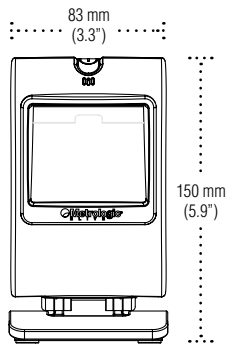

OPERATIONAL

Light Source	LED 645 nm + 7.5 nm
Decode Capability	Autodiscriminates all standard 1-D, GS1, PDF417, microPDF, MaxiCode, Data Matrix, QR Code, UCC, EAN Composites, Postals, Aztec
System Interfaces	PC Keyboard Wedge, RS232, 46xx RS485, USB
Beeper Operation	7 tones or no beep
Indicators (LED)	Blue unit powered, ready to scan; White = good read

MECHANICAL

Height	150 mm (5.9")
Depth	80 mm (3.2")
Width	83 mm (3.3")
Weight	340 g (12 oz)
Termination	10 pin modular RJ45
Cable	Standard 2.9 m (9.5') straight

ELECTRICAL

Input Voltage	12 V
Power	Operating: 2.3 W Standby: 1.7 W
Current	Operating: 192 mA Standby: 142 mA
DC Transformers	12 V @ 1.25A
EMC	FCC Class B
LED Class	Class 1; IEC 60825-1:1993+A1:1997+A2:2001 Class 1; EN60825-1:1994+A1:2002+A2:2001

ENVIRONMENTAL

Operating Temperature	0°C to 40°C (32°F to 104°F)
Storage Temperature	-40°C to 60°C (-40°F to 140°F)
Humidity	0% to 95% relative humidity, non-condensing
Light Levels	Up to 100,000 Lux (9,290 footcandles)
Shock	Designed to withstand 1.5 m (5') drops

SCAN PERFORMANCE

Depth of Scan Field	0 mm - 152 mm (0" - 6") for 0.33 mm (13 mil)
Field of View	55 mm x 35 mm (2.2" x 1.4") @ face; 185 mm x 110 mm (7.3" x 4.3") @ 152 mm (6")
Minimum element width	1D: 0.1 mm (4 mil) PDF: 0.127 mm (5 mil) 2D: 0.254 mm (10 mil)
Motion Tolerance	200 cm/sec (78"/sec) for 0.33 mm (13 mil) @ 10 cm (4")
Resolution	1280 x 768
Print Contrast	20% minimum reflectance difference
Roll, Pitch, Skew	360°, 70°, 75°